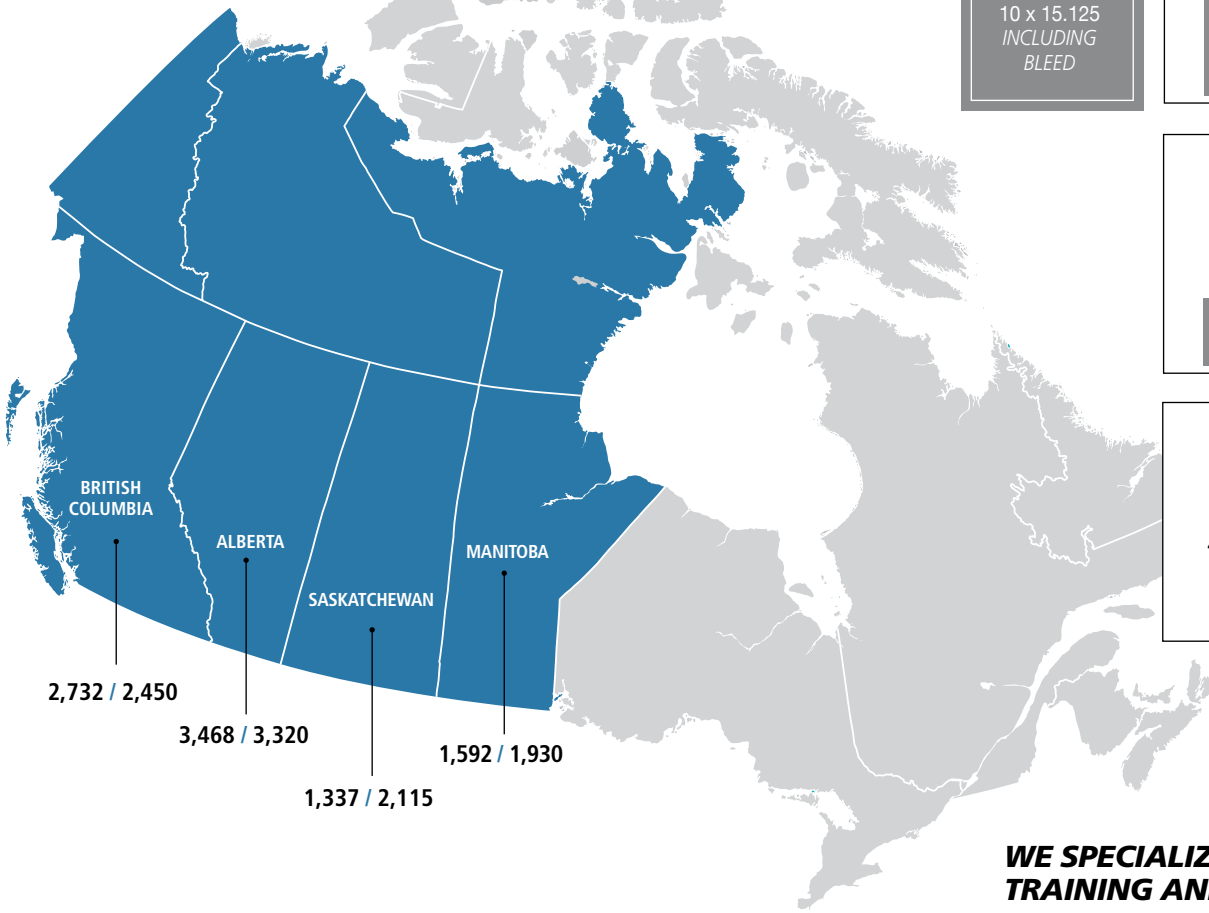

# TRUCKWEST CAREERS

Meet your recruitment target with  
Canada's top recruitment magazine

PUT CANADA'S LARGEST AUDITED  
CIRCULATION TO WORK FOR YOU

Total Circulation: **18,925\***

Mailed/Bulk: **9,561 / 9,364**