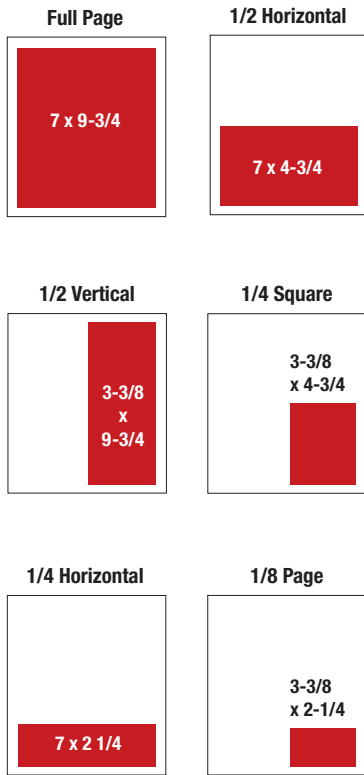

Today's Trucking

CAREERS INSERTS

Unbeatable reach:

WEST **13,500** copies/EAST **36,000** copies

Great price:

Starting from **\$181** for WEST/**\$303** for EAST

Content included on trucknews.com

SIZE SPECIFICATIONS

Positions

Special Position - 10% Premium

Today's Trucking Careers Insert (Canada East)

36,000 circulation

	1x	6x	12x
Full Page	\$2,225	\$2,114	\$2,003
1/2 Page	1,391	1,321	1,252
1/4 Page	779	740	701
1/8 Page	356	338	320

49,500 circulation

	1x	6x	12x
Full Page	\$3,000	\$2,850	\$2,700
1/2 Page	1,875	1,781	1,688
1/4 Page	1,050	998	945
1/8 Page	480	456	432

Preparing Files

- ▶ Please submit ads as high resolution pdf files.
All fonts MUST be embedded
- ▶ Graphics and scans should be 300 dpi minimum
- ▶ Please do not submit ads or graphics created in word processing or office type software such as MS Word, Word Perfect, Excel or Power Point.